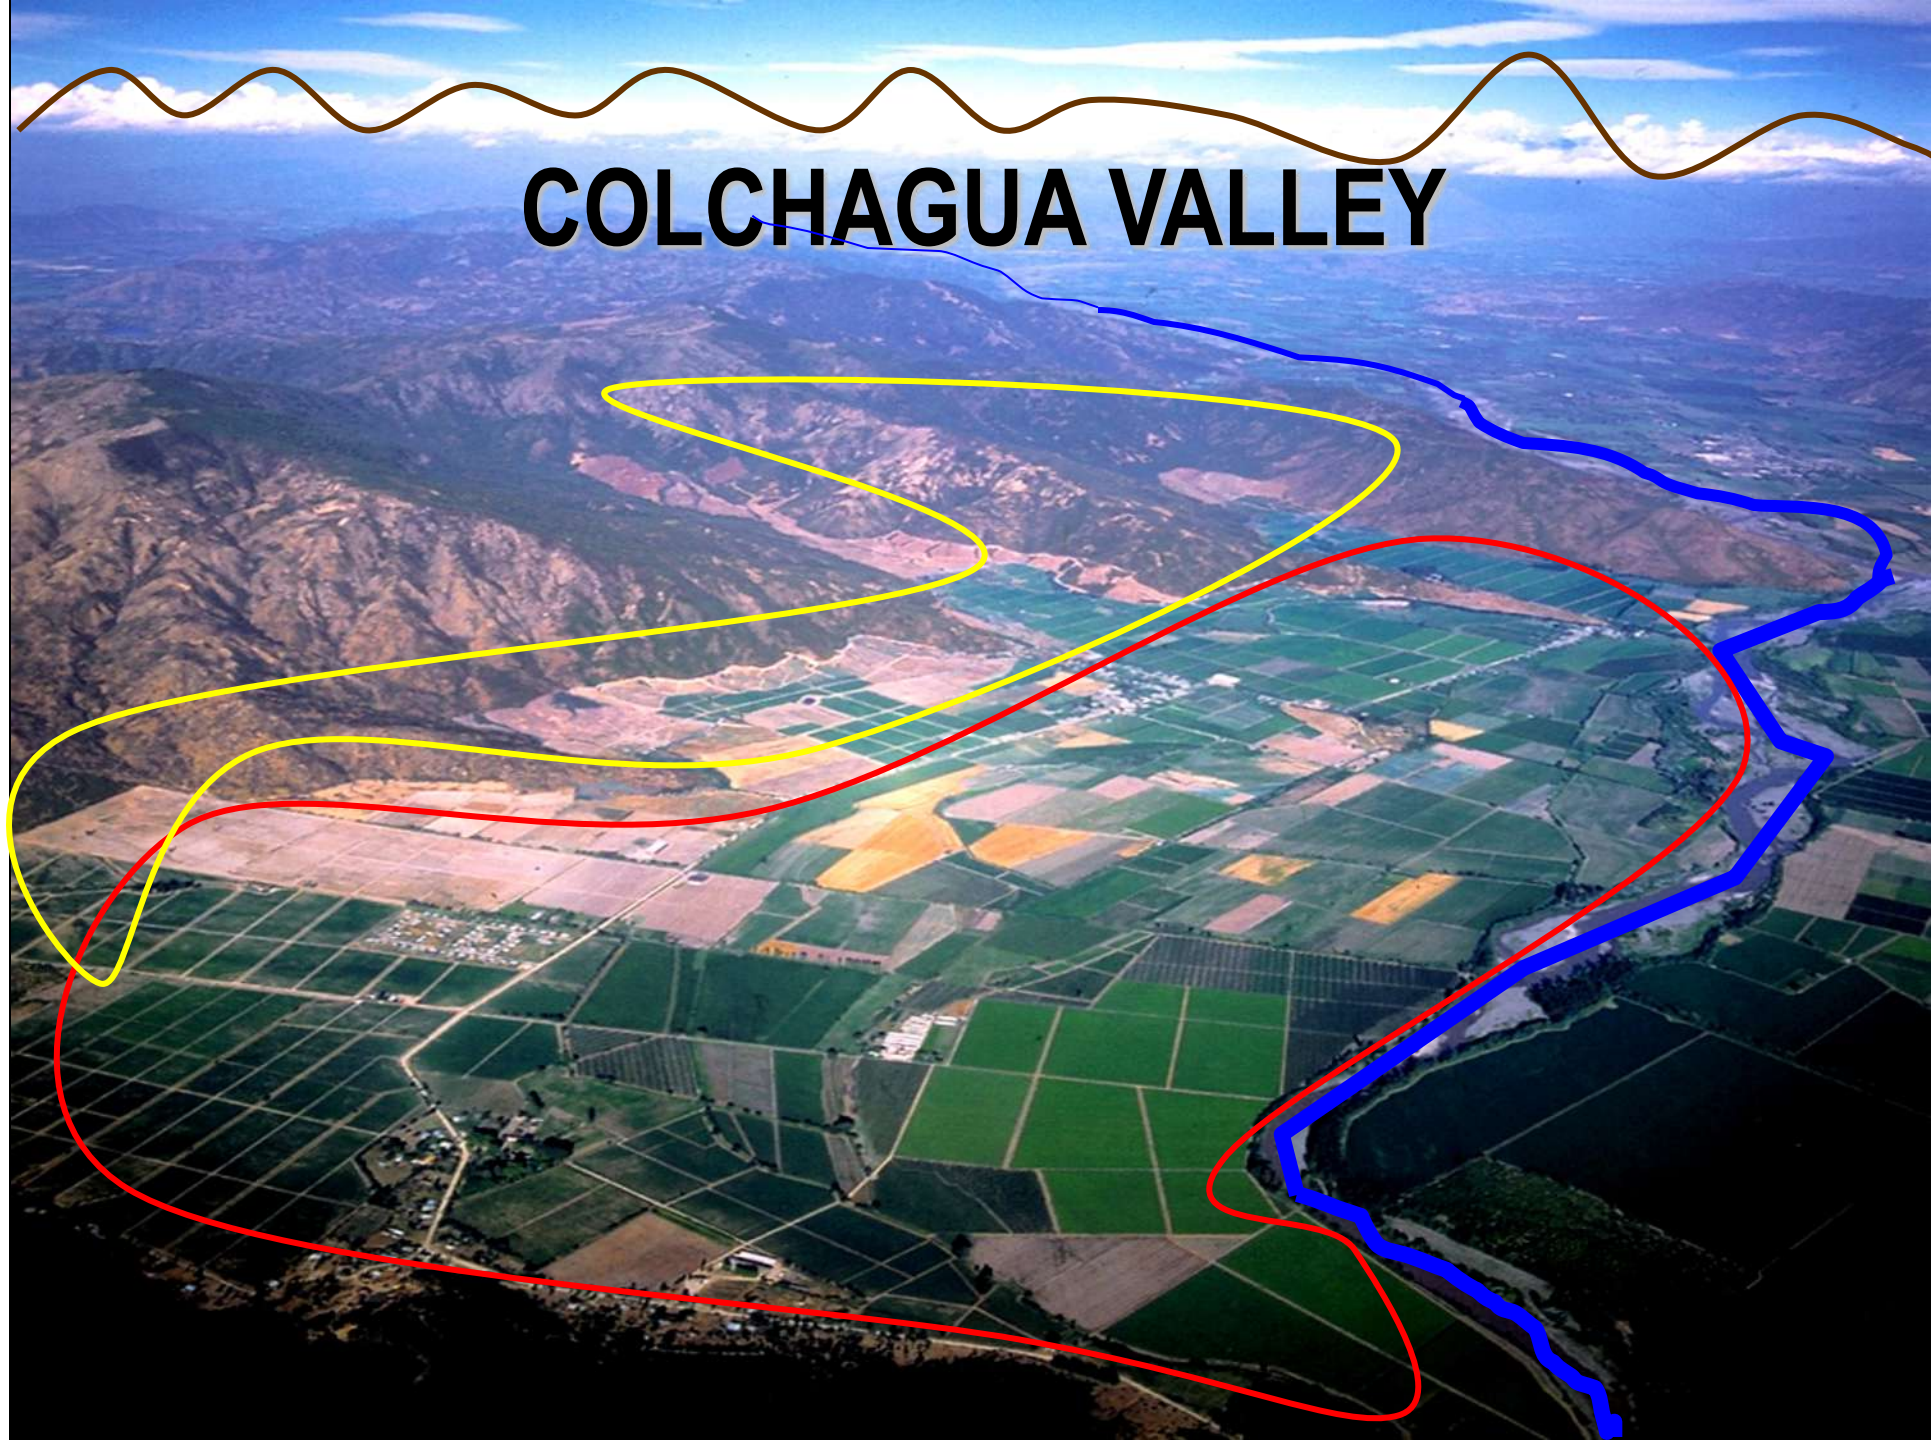

Carmenère Specialists

OUR VINEYARDS

Pacific Ocean

COLCHAGUA VALLEY

MONTES LIMITED SELECTION
OUR FIRST APPROACH TO
CARMENERE

MONTES ALPHA

OUR MOST
ICONIC BRAND

EL ARCÁNGEL DE MARCHIGÜE ESTATE

PURPLE ANGEL
PROBABLY THE BEST
CARMENÈRE IN THE WORLD

PURPLE ANGEL[®]
by Montes

PURPLE ANGEL BLOCK #1

PURPLE ANGEL BLOCK #1

An aerial photograph of a vineyard in autumn. The foreground shows rows of green grapevines, while the middle ground is dominated by a large, dense area of golden-yellow vines. The background features a steep, forested hillside under a clear blue sky. The text 'LA FINCA DE APALTA ESTATE' is overlaid in the upper right corner.